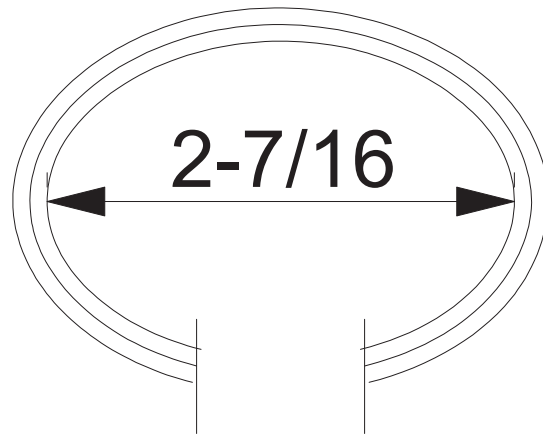

4.5mm 8"

Nouveau Braid Bracelet
Sizing Guide

4.5mm 7"

4.5mm 7.5"