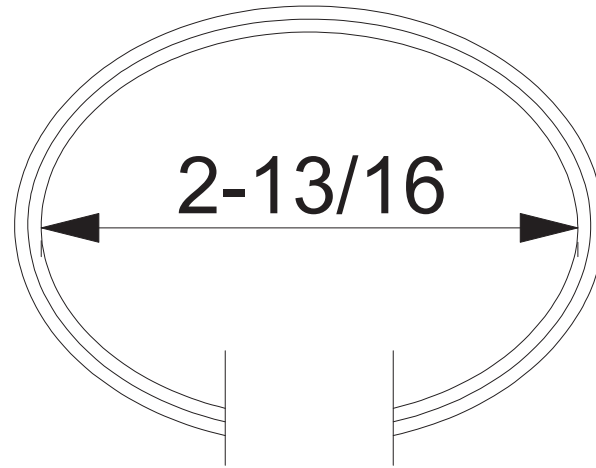

Nouveau Braid Bracelet
Sizing Guide

3.5mm 8"

3.5mm 7"

3.5mm 7.5"