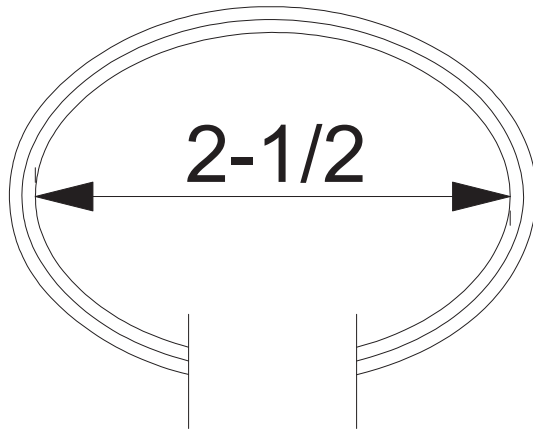

Nouveau Braid Bracelet
Sizing Guide

3.5mm 8"

3.5mm 7"

3.5mm 7.5"